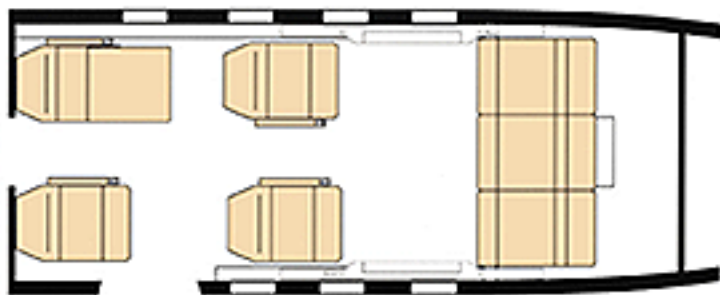

- Telephone
- CD/ Stereo
- Cabin Speakers
- Data Port
- Headsets
- Airshow

Cabin Measurements:

Overall Cabin Length: 13.0 ft.
Cabin Height: 4.5 ft.
Cabin Width: 5.0 ft.
Baggage Volume: 55 cu. ft.
Baggage Capacity: 1,000 lbs